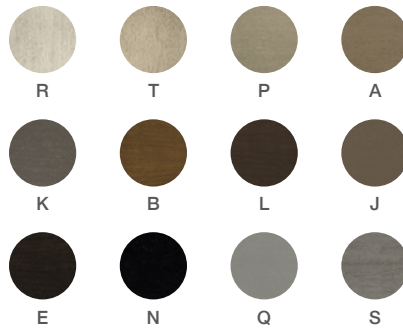

GALAPAGOS UPHOLSTERED CHAIR 300 (RELAXED COMFORT)

poltrona galápagos 300 (relaxed comfort)

GS10-300

W 37" D 31 1/2" H 33" SH 17"
94 cm 80 cm 84 cm 43 cm

SW 26" SD 20 1/2" AH 24"
66 cm 52 cm 61 cm

a: wood finish b: metallic button

BACK PILLOWS (X1) / COJINES DE ESPALDAR (X1)

W 16 1/2" D 3 1/4" H 23 1/2"
42 cm 8 cm 60 cm

Wood finish / Acabado madera

Metallic button / Botón metálico