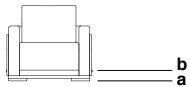

GALAPAGOS UPHOLSTERED CHAIR 300 (RELAXED COMFORT)

poltrona galápagos 300 (relaxed comfort)

GS10-300

W 37" D 31 1/2" H 33" SH 17"
94 cm 80 cm 84 cm 43 cm

SW 26" SD 20 1/2" AH 24"
66 cm 52 cm 61 cm

a: wood finish b: metallic button