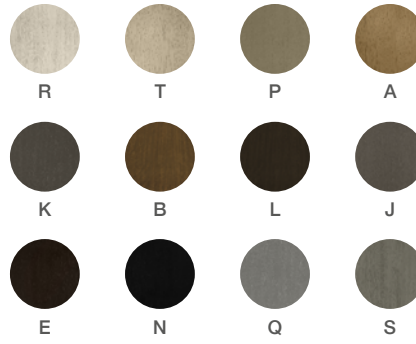

**LUA LOVESEAT 100
(RELAXED COMFORT)**

loveseat lua 100
(relaxed comfort)

LU11-100

W 74^{3/4}" D 36^{1/2}" H 32" SH 17^{3/4}"
190 cm 93 cm 81 cm 45 cm

SW 74^{3/4}" SD 23^{1/2}"
190 cm 60 cm

a:wood finish **b:**metal finish

DECORATIVE PILLOW (X1) / COJÍN DECORATIVO (X1)

DIAM 13"
33 cm

DECORATIVE PILLOW (X1) / COJÍN DECORATIVO (X1)

DIAM 11"
28 cm

Wood finish / Acabado base

Metal Finish / Acabado metal