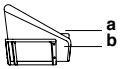

**RUMBA CRESCENT SOFA 100  
(RELAXED COMFORT)**

sofá rumba 100  
(relaxed comfort)

RM12-100

w 92<sup>1/2</sup>" d 38<sup>1/4</sup>" h 34<sup>1/4</sup>" sh 17<sup>3/4</sup>"  
235 cm 97 cm 87 cm 45 cm

sw 73<sup>1/2</sup>" sd 25<sup>1/2</sup>"  
187 cm 65 cm

a: wood finish b: metallic button

**RUMBA CRESCENT SOFA 110  
(RELAXED COMFORT)**

sofá rumba 110  
(relaxed comfort)

RM12-110

w 110" d 38<sup>1/4</sup>" h 34<sup>1/4</sup>" sh 17<sup>3/4</sup>"  
280 cm 97 cm 87 cm 45 cm