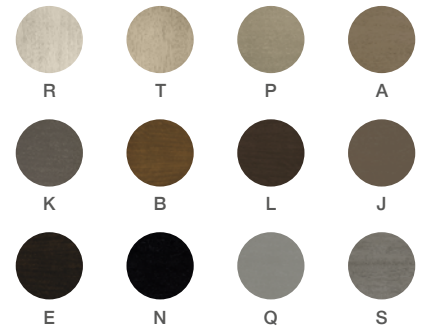

**RUMBA CRESCENT SOFA 100
(RELAXED COMFORT)**

sofá rumba 100
(relaxed comfort)

RM12-100

w 92^{1/2}" d 38^{1/4}" h 34^{1/4}" sh 17^{3/4}"
235 cm 97 cm 87 cm 45 cm

sw 73^{1/2}" sd 25^{1/2}"
187 cm 65 cm

**RUMBA CRESCENT SOFA 110
(RELAXED COMFORT)**

sofá rumba 110
(relaxed comfort)

RM12-110

w 110" d 38^{1/4}" h 34^{1/4}" sh 17^{3/4}"
280 cm 97 cm 87 cm 45 cm

sw 91^{1/4}" sd 25^{1/2}"
232 cm 65 cm

Wood finish / Acabado madera

Metallic button / Botón metálico