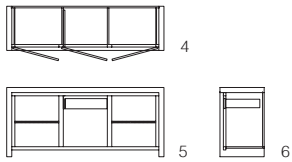

**CAFE BUFFET 400**  
aparador café 400

CF07-400

W 72" D 20 1/2" H 32"  
183 cm 52 cm 81 cm

*Exterior view 1: plan 2: front 3: side*  
*Vista externa 1: superior 2: frontal 3: lateral*

*Interior view 4: plan 5: front 6: side*  
*Vista interna 4: superior 5: frontal 6: lateral*