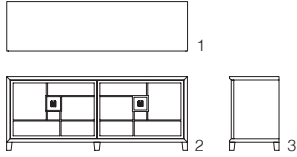

# CARAMELO BUFFET 710

aparador caramelo 710

CM07-710

W 79<sup>1/4"</sup> D 21<sup>3/4"</sup> H 32<sup>1/4"</sup>  
 201 CM 55 CM 82 CM

Exterior view 1: plan 2: front 3: side  
 Vista externa 1: superior 2: frontal 3: lateral

Interior view 4: plan 5: front 6: side  
 Vista interna 4: superior 5: frontal 6: lateral

a:wood finish b:pull c:wooden detail d:front finish