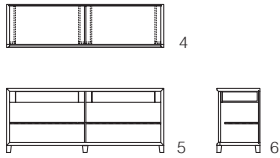

# CARAMELO BUFFET 710

aparador caramelo 710

CM07-710

W 79<sup>1/4"</sup> D 21<sup>3/4"</sup> H 32<sup>1/4"</sup>  
 201 CM 55 CM 82 CM

Exterior view 1: plan 2: front 3: side  
 Vista externa 1: superior 2: frontal 3: lateral

Interior view 4: plan 5: front 6: side  
 Vista interna 4: superior 5: frontal 6: lateral

a:wood finish b:pull c:wooden detail d:front finish