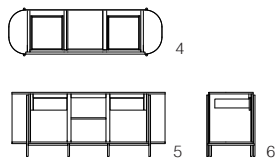

GALAPAGOS
BUFFET 100
 aparador galápagos 100

GS07-100

W 70^{3/4"} D 20^{1/2"} H 30"
 180 cm 52 cm 76 cm

Exterior view 1: plan 2: front 3: side
 Vista externa 1: superior 2: frontal 3: lateral

Interior view 4: plan 5: front 6: side
 Vista interna 4: superior 5: frontal 6: lateral