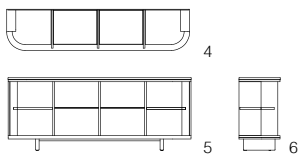

LUA BUFFET 101
(STONE TOP)
 aparador lua 101
 (top piedra)

LU07-101

w 78^{3/4"} d 17^{3/4"} H 31^{1/2"}
 200 cm 45 cm 80 cm

Exterior view 1: plan 2: front 3: side
 Vista externa 1: superior 2: frontal 3: lateral

Interior view 4: plan 5: front 6: side
 Vista interna 4: superior 5: frontal 6: lateral

a: wood finish b: front finish c: stone top

Stone top / Top piedra

Front finish / Acabado frente

Wood finish / Acabado madera