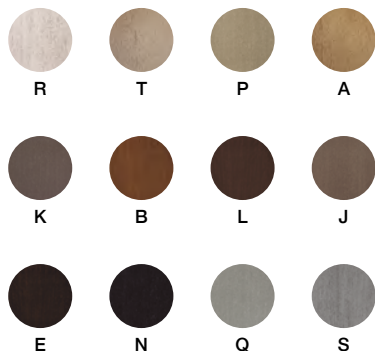

Interior view 4: plan 5: front 6: side
 Vista interna 4: superior 5: frontal 6: lateral

a: wood finish b: front finish c: stone top

Stone top / Top piedra

Front finish / Acabado frente

Wood finish / Acabado madera