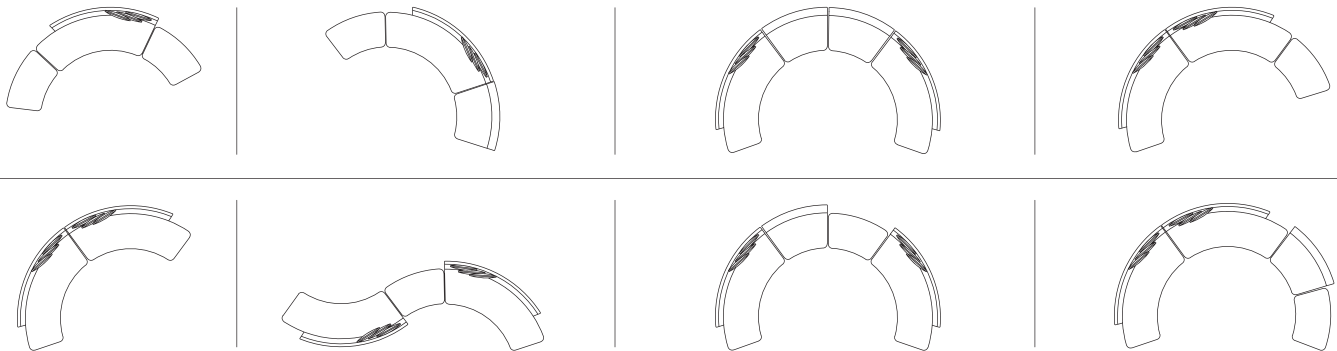

*For detailed dimensions, please refer to the cad block. / Para dimensiones detalladas ver el bloque del mueble.