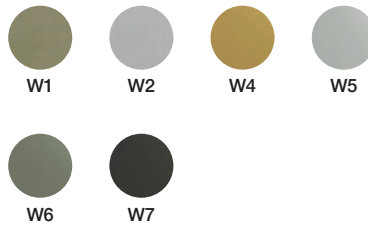

Metal finish / Acabado metal

Relaxed Comfort: The fixed seat cushions are constructed with a premium combination of high-density foam and sinuous springs, providing excellent support, shock absorption, and softness.
Confort Relax: Los cojines fijos del asiento están fabricados con la mejor combinación de espuma de alta densidad y resortes sinuosos, que proporcionan un excelente soporte, absorción de impactos y suavidad.

*Sold separately. / Se venden por separado.