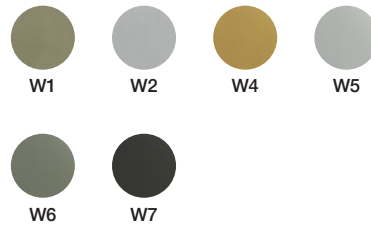

Metal finish / Acabado metal

Relaxed Comfort: The fixed seat cushions are constructed with a premium combination of high-density foam and sinuous springs, providing excellent support, shock absorption, and softness.
Confort Relax: Los cojines fijos del asiento están fabricados con la mejor combinación de espuma de alta densidad y resortes sinuosos, que proporcionan un excelente soporte, absorción de impactos y suavidad.