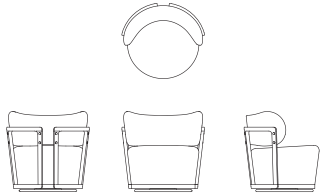

**RUMBA UPHOLSTERED  
CHAIR 101 (SWIVEL)**  
poltrona rumba 101 (giratoria)

RM10-101

W 31<sup>1/2</sup>" D 28<sup>3/4</sup>" H 31<sup>1/2</sup>" SH 17<sup>3/4</sup>"  
80 CM 73 CM 80 CM 45 CM

SW 27<sup>1/2</sup>" SD 21<sup>3/4</sup>"  
70 CM 55 CM