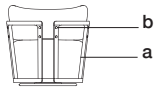

**RUMBA UPHOLSTERED  
CHAIR 101 (SWIVEL)**  
poltrona rumba 101 (giratoria)

RM10-101

W 31<sup>1/2</sup>" D 28<sup>3/4</sup>" H 31<sup>1/2</sup>" SH 17<sup>3/4</sup>"  
80 CM 73 CM 80 CM 45 CM

SW 27<sup>1/2</sup>" SD 21<sup>3/4</sup>"  
70 CM 55 CM