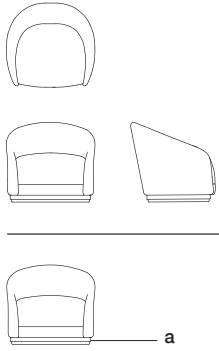

**RUMBA UPHOLSTERED
CHAIR 301 (SWIVEL)**
poltrona rumba 301 (giratoria)

RM10-301

W 32" D 30 1/4" H 28 3/4" SH 17 3/4"
81 CM 77 CM 73 CM 45 CM

SW 22 3/4" SD 21 3/4"
58 CM 55 CM

Wood finish / Acabado madera