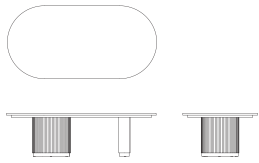

GEM COCKTAIL TABLE 200
 mesa central gem 200

GM19-200

w 63" d 31 1/2" h 19"
 160 cm 80 cm 48 cm

a:top finish top b:base finish c:wood detail

Top finish / Acabado top
 Base finish / Acabado base
 Wood detail / Detalle madera