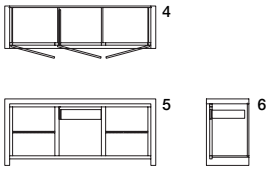

CAFE BUFFET 400
Aparador Café 400

CF07400

w 72" d 20 1/2" H 32"
183 cm 52 cm 81 cm

Exterior View 1: Plan 2: Front 3: Side
Vista Externa 1: Superior 2: Frontal 3: Lateral

Interior View 4: Plan 5: Front 6: Side
Vista Interna 4: Superior 5: Frontal 6: Lateral