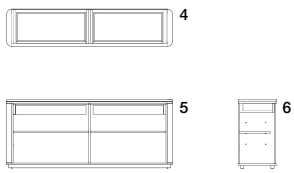

GEM BUFFET 100
Aparador Gem 100

GM07100

W 78^{3/4"} D 17^{3/4"} H 32^{3/4"}
200 cm 45 cm 83 cm

Exterior View 1: Plan 2: Front 3: Side
Vista Externa 1: Superior 2: Frontal 3: Lateral

Interior View 4: Plan 5: Front 6: Side
Vista Interna 4: Superior 5: Frontal 6: Lateral