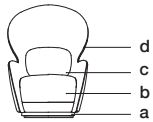

a: wood finish b: backrest and seat fabric
c: back fabric d: piping fabric