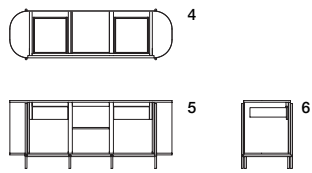

GALAPAGOS BUFFET 100
Aparador Galápagos 100

GS07100

W 70^{3/4"} D 20^{1/2"} H 30"
180 cm 52 cm 76 cm

Exterior View 1: Plan 2: Front 3: Side
Vista Externa 1: Superior 2: Frontal 3: Lateral

Interior View 4: Plan 5: Front 6: Side
Vista Interna 4: Superior 5: Frontal 6: Lateral