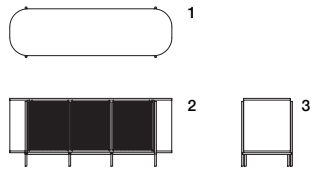

GALAPAGOS BUFFET 100
Aparador Galápagos 100

GS07100

W 70^{3/4"} D 20^{1/2"} H 30"
180 cm 52 cm 76 cm

Exterior View 1: Plan 2: Front 3: Side
Vista Externa 1: Superior 2: Frontal 3: Lateral

Interior View 4: Plan 5: Front 6: Side
Vista Interna 4: Superior 5: Frontal 6: Lateral