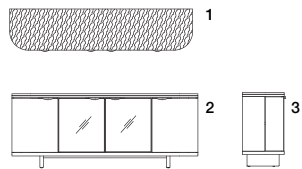

LUA BUFFET 101 (STONE TOP)

Aparador Lua 101 (top piedra)

LU07101

W 78^{3/4"} D 17^{3/4"} H 31^{1/2"}
 200 cm 45 cm 80 cm

Exterior View 1: Plan 2: Front 3: Side
 Vista Externa 1: Superior 2: Frontal 3: Lateral

Interior View 4: Plan 5: Front 6: Side
 Vista Interna 4: Superior 5: Frontal 6: Lateral

a: wood finish b: front finish c: stone top

Stone top / Top piedra

Wood finish / Acabado madera

Front finish / Acabado frente

The product includes predetermined pulls, bronze glass, and a bronze metal finish. It also incorporates an LED light strip, activated by a sensor that allows it to turn on and off and dim the light intensity of the product practically and efficiently.
 El producto incluye tiraderas predeterminadas, vidrio bronce y un acabado metálico bronce. Además incorpora una tira de luz LED, que se activa mediante un sensor que permite encender, apagar y regular la intensidad lumínica del producto de manera práctica y eficiente.