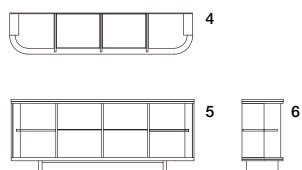

LUA BUFFET 101 (STONE TOP)

Aparador Lua 101 (top piedra)

LU07101

W 78^{3/4"} D 17^{3/4"} H 31^{1/2"}
 200 cm 45 cm 80 cm

Exterior View 1: Plan 2: Front 3: Side
 Vista Externa 1: Superior 2: Frontal 3: Lateral

Interior View 4: Plan 5: Front 6: Side
 Vista Interna 4: Superior 5: Frontal 6: Lateral

a: wood finish b: front finish c: stone top

Stone top / Top piedra

Wood finish / Acabado madera

Front finish / Acabado frente