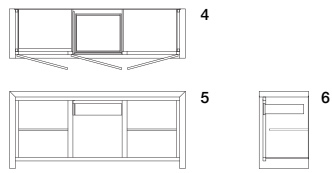

**RUMBA BUFFET 100**  
Aparador Rumba 100

RM07100

w 70<sup>3/4"</sup> d 20"  
185 cm 51 cm H 32"  
81 cm

Exterior View 1: Plan 2: Front 3: Side  
Vista Externa 1: Superior 2: Frontal 3: Lateral

Interior View 4: Plan 5: Front 6: Side  
Vista Interna 4: Superior 5: Frontal 6: Lateral