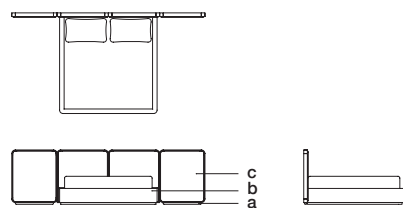

US STANDARD (Platform)  
GM26101QTX

W 152" D 87<sup>1/2</sup>" H 47<sup>1/4</sup>"  
386 cm 222 cm 120 cm

US STANDARD BOX SPRING (Requires box spring)

GM26102KTX

W 167<sup>3/4</sup>" D 87<sup>1/2</sup>" H 47<sup>1/4</sup>"  
426 cm 222 cm 120 cm

US STANDARD BOX SPRING (Requires box spring)

GM26102QTX

W 152" D 87<sup>1/2</sup>" H 47<sup>1/4</sup>"  
386 cm 222 cm 120 cm

ECUADOR STANDARD

GM26100KTX

W 167<sup>3/4</sup>" D 87<sup>1/2</sup>" H 47<sup>1/4</sup>"  
426 cm 222 cm 120 cm

ECUADOR STANDARD

GM26100QTX

W 152" D 87<sup>1/2</sup>" H 47<sup>1/4</sup>"  
386 cm 222 cm 120 cm

a.wood finish b.base fabric c.back rest texture

COM REQUIREMENT: 11.5 yd  
Base fabric 4.5 yd  
Back rest texture 7.0 yd