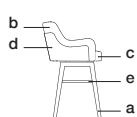

GALAPAGOS BAR STOOL 100 (SWIVEL¹)
 Bar stool galapagos 100 (giratorio)

GS03100

W 22^{1/2}" D 22^{3/4}" H 40^{1/2}" SH 30"
 57 cm 58 cm 103 cm 76 cm

SW 18" SD 18^{1/2}" AH 34^{3/4}"
 46 cm 47 cm 88 cm

a.wood finish b.back and back rest fabric
 c.seat fabric d.second skin fabric e.footrest

COM REQUIREMENT: 3.0 yd
 Seat fabric 0.75 yd
 Back and back rest fabric 1.5 yd
 Second skin fabric 0.75 yd

Yardage based on plain fabrics²

GALAPAGOS COUNTER STOOL 100 (SWIVEL¹)
 Counter stool galapagos 100 (giratorio)

GS05100

W 22^{1/2}" D 22^{3/4}" H 36^{1/2}" SH 26"
 57 cm 58 cm 93 cm 66 cm

SW 18" SD 18^{1/2}" AH 30^{3/4}"
 46 cm 47 cm 78 cm

a.wood finish b.back and back rest fabric
 c.seat fabric d.second skin fabric e.footrest