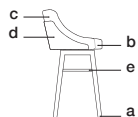

## GALAPAGOS BAR STOOL 110 TEXTURE (SWIVEL<sup>1</sup>)

Bar stool galapagos 110 textura  
(giratorio)

GS03110TX

W 22<sup>1/2</sup>" D 22<sup>3/4</sup>" H 40<sup>1/2</sup>" SH 30"  
57 cm 58 cm 103 cm 76 cm

SW 18" SD 18<sup>1/2</sup>"  
46 cm 47 cm

a.wood finish b.seat fabric c.back and back rest fabric  
d.second skin texture e.footrest

COM REQUIREMENT: 2.75 yd  
Seat fabric 0.75 yd  
Back and back rest fabric 1.25 yd  
Second skin texture 0.75 yd