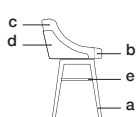

GALAPAGOS COUNTER STOOL 110 TEXTURE (SWIVEL¹)

Counter stool galapagos 110
textura (giratorio)

GS05110TX

W 22^{1/2}" D 22^{3/4}" H 36^{1/2}" SH 26"
57 cm 58 cm 93 cm 66 cm

SW 18" SD 18^{1/2}"
46 cm 47 cm

a.wood finish b.seat fabric c.back and back rest fabric
d.second skin texture e.footrest

COM REQUIREMENT: 2.75 yd
Seat fabric 0.75 yd
Back and back rest fabric 1.25 yd
Second skin texture 0.75 yd

Yardage based on plain fabrics²

Second skin texture³ / Textura casco