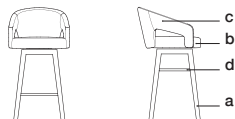

GALAPAGOS BAR STOOL 200 (SWIVEL¹)
 Bar stool Galápagos 200 (giratorio)

GS03200

W 22" D 22^{1/2}" H 41" SH 30"
 56 cm 57 cm 104 cm 76 cm

SW 19^{1/4}" SD 18" AH 35"
 49 cm 46 cm 89 cm

a.wood finish b.body fabric c.back fabric d.footrest

COM REQUIREMENT: 2.25 yd
 Body fabric 1.5 yd
 Back fabric 0.75 yd

Yardage based on plain fabrics²

GALAPAGOS COUNTER STOOL 200 (SWIVEL¹)
 Counter stool Galápagos 200 (giratorio)

GS05200

W 22" D 22^{1/2}" H 37" SH 26"
 56 cm 57 cm 94 cm 66 cm