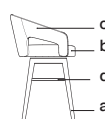

**GALAPAGOS BAR STOOL 200  
TEXTURE (SWIVEL<sup>1</sup>)**  
Bar stool Galápagos 200 textura  
(giratorio)

GS03200TX

W 22" D 22<sup>1/2</sup>" H 41" SH 30"  
56 cm 57 cm 104 cm 76 cm

SW 19<sup>1/4</sup>" SD 18" AH 35"  
49 cm 46 cm 89 cm

a.wood finish b.body fabric c.back texture d.footrest

COM REQUIREMENT: 2.25 yd  
Body fabric 1.5 yd  
Back texture 0.75 yd

Yardage based on plain fabrics<sup>2</sup>

**GALAPAGOS COUNTER  
STOOL 200 TEXTURE (SWIVEL<sup>1</sup>)**  
Counter stool Galápagos 200  
textura (giratorio)

GS05200TX

W 22" D 22<sup>1/2</sup>" H 37" SH 26"  
56 cm 57 cm 94 cm 66 cm

SW 19<sup>1/4</sup>" SD 18" AH 31"  
49 cm 46 cm 79 cm

a.wood finish b.body fabric c.back texture d.footrest

COM REQUIREMENT: 2.25 yd  
Body fabric 1.5 yd  
Back texture 0.75 yd