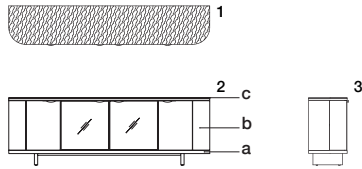

**LUA BUFFET 501 (DEKTON TOP)**  
**Aparador Lua 501 (top dekon)**

LU07501

w 92<sup>1/2</sup>" D 17<sup>3/4</sup>" H 31<sup>1/2</sup>"  
 235 cm 45 cm 80 cm

Dekton top / Top dekon

Exterior View 1.plan 2.front 3.side

a.wood finish b.front finish c.stone top

Interior View 4.plan 5.front 6.side

Product includes predetermined pulls, bronze glass and bronze metal finish.  
 Available in all wood finishes (A, E, J, K, L, N, P, Q, R, S, T, Y, Z, F21).