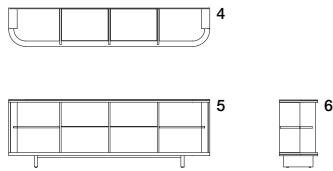

**LUA BUFFET 501 (DEKTON TOP)**  
**Aparador Lua 501 (top dekon)**

LU07501

w 92<sup>1/2</sup>" D 17<sup>3/4</sup>" H 31<sup>1/2</sup>"  
 235 cm 45 cm 80 cm

Dekton top / Top dekon

Exterior View 1.plan 2.front 3.side

a.wood finish b.front finish c.stone top

Interior View 4.plan 5.front 6.side

Product includes predetermined pulls, bronze glass and bronze metal finish.  
 Available in all wood finishes (A, E, J, K, L, N, P, Q, R, S, T, Y, Z, F21).