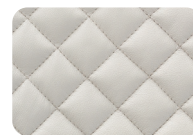

Yardage based on plain fabrics¹

ORIGEN BENCH 110 TEXTURE
Bench Origen 110 textura

OR15110TX

W 67" D 27^{1/2"} H 25^{1/2"} SH 19^{3/4"}
170 cm 70 cm 65 cm 50 cm

a.wood finish b.body fabric c.back texture

COM REQUIREMENT: 7.75 yd
Body fabric 6.25 yd
Back texture 1.5 yd

Yardage based on plain fabrics¹

Back texture² / Textura respaldo

TX1 Raffia

TX2 Diamond Quilted

TX3 Heritage Quilted

BACK PILLOWS (x2) / COJINES DE ESPALDAR(x2)

W 23^{1/2"} D 3^{1/4"} H 15^{3/4"}
60 cm 8 cm 40 cm