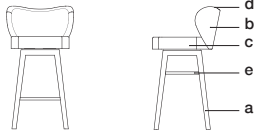

RUMBA BAR STOOL 100
(SWIVEL¹)
 Bar stool Rumba 100 (giratorio)

RM03100

w 22" d 22" H 40^{1/4"} SH 30"
 56 cm 56 cm 102 cm 76 cm

sw 19^{3/4"} sd 19^{3/4"}
 50 cm 50 cm

a.wood finish b.back and back rest fabric
 c.seat fabric d.piping fabric e.footrest

COM REQUIREMENT: 1.75 yd
 Seat fabric 0.75 yd
 Back and back rest fabric 0.75 yd
 Piping fabric 0.25 yd

Yardage based on plain fabrics²

RUMBA COUNTER STOOL 100
(SWIVEL¹)
 Counter stool Rumba 100 (giratorio)

RM05100

w 22" d 22" H 35^{1/2"} SH 26"
 56 cm 56 cm 90 cm 66 cm

sw 19^{3/4"} sd 19^{3/4"}
 50 cm 50 cm

a.wood finish b.back and back rest fabric
 c.seat fabric d.piping fabric e.footrest

COM REQUIREMENT: 1.75 yd
 Seat fabric 0.75 yd
 Back and back rest fabric 0.75 yd
 Piping fabric 0.25 yd