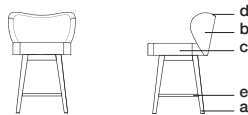

RUMBA BAR STOOL 100
(SWIVEL¹)
 Bar stool Rumba 100 (giratorio)

RM03100

w 22" d 22" H 40^{1/4"} SH 30"
 56 cm 56 cm 102 cm 76 cm

sw 19^{3/4"} sd 19^{3/4"}
 50 cm 50 cm

a.wood finish b.back and back rest fabric
 c.seat fabric d.piping fabric e.footrest

COM REQUIREMENT: 1.75 yd
 Seat fabric 0.75 yd
 Back and back rest fabric 0.75 yd
 Piping fabric 0.25 yd

Yardage based on plain fabrics²

RUMBA COUNTER STOOL 100
(SWIVEL¹)
 Counter stool Rumba 100 (giratorio)

RM05100

w 22" d 22" H 35^{1/2"} SH 26"
 56 cm 56 cm 90 cm 66 cm

sw 19^{3/4"} sd 19^{3/4"}
 50 cm 50 cm

a.wood finish b.back and back rest fabric
 c.seat fabric d.piping fabric e.footrest

COM REQUIREMENT: 1.75 yd
 Seat fabric 0.75 yd
 Back and back rest fabric 0.75 yd
 Piping fabric 0.25 yd