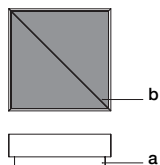

**AFRICA COCKTAIL TABLE 505
(MIRROR TOP)**
Mesa central África 505
(top espejo)

AF19505

W 35^{1/2"} D 35^{1/2"} H 11^{3/4"}
90 cm 90 cm 30 cm

a.wood finish b.mirror top

**AFRICA COCKTAIL TABLE 515
(MIRROR TOP)**
Mesa central África 515
(top espejo)

AF19515

W 23^{1/2"} D 23^{1/2"} H 11^{3/4"}
60 cm 60 cm 30 cm

a.wood finish b.mirror top

Mirror top / Top espejo

Bronze

Fume

Tables sold separately.
Referential photo, refer to each code for product dimensions.
Available in all wood finishes (A, E, J, K, L, N, P, Q, R, S, T, Y, Z, F21).