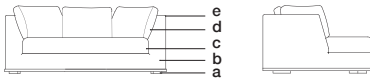

**AH SIGNATURE HEXAGONAL
ARMLESS SEAT 200**
Módulo hexagonal AH
Signature 200

AH13200

W 77^{1/4}" D 52^{1/4}" H 32^{1/4}" SH 19"
196 cm 133 cm 82 cm 48 cm

SW 59" SD 35^{1/2}"
150 cm 90 cm

a:wood finish b:body fabric c:seat cushion fabric
d:back cushion fabric e:piping fabric