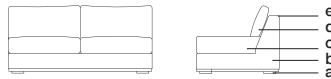

**AH SIGNATURE HEXAGONAL
ARMLESS SEAT 200**
Módulo hexagonal AH
Signature 200

AH13200

W 77^{1/4}" D 52^{1/4}" H 32^{1/4}" SH 19"
196 cm 133 cm 82 cm 48 cm

SW 59" SD 35^{1/2}"
150 cm 90 cm

a:wood finish b:body fabric c:seat cushion fabric
d:back cushion fabric e:piping fabric

COM REQUIREMENT: 12.25 yd
Body fabric 4.5 yd
Seat cushion fabric 3.75 yd
Back cushion fabric 3.75 yd
Piping fabric 0.25 yd

Yardage based on plain fabrics¹

**AH SIGNATURE ARMLESS 2
SEAT 200**
Módulo 2 pts. sin brazo AH
Signature 200

AH14200

W 70^{3/4}" D 40^{1/2}" H 32^{1/4}" SH 19"
180 cm 103 cm 82 cm 48 cm

SW 70^{3/4}" SD 23^{1/2}"
180 cm 60 cm

a:wood finish b:body fabric c:seat fabric
d:back fabric e:piping fabric

COM REQUIREMENT: 12.25 yd
Body fabric 4.5 yd
Seat cushion fabric 4.5 yd
Back cushion fabric 3.0 yd
Piping fabric 0.25 yd