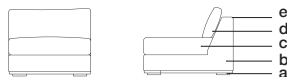

AH SIGNATURE ARMLESS 1 SEAT 210

Módulo 1 pt. sin brazo AH Signature 210

AH14210

W 35^{1/2"} D 40^{1/2"} H 32^{1/4"} SH 19"

90 cm 103 cm 82 cm 48 cm

SW 35^{1/2"} SD 23^{1/2"}

90 cm 60 cm

a:wood finish b:body fabric c:seat cushion fabric
d:back cushion fabric e:piping fabric

COM REQUIREMENT: 6.5 yd
Body fabric 2.5 yd
Seat cushion fabric 2.25 yd
Back cushion fabric 1.5 yd
Piping fabric 0.25 yd

Yardage based on plain fabrics¹