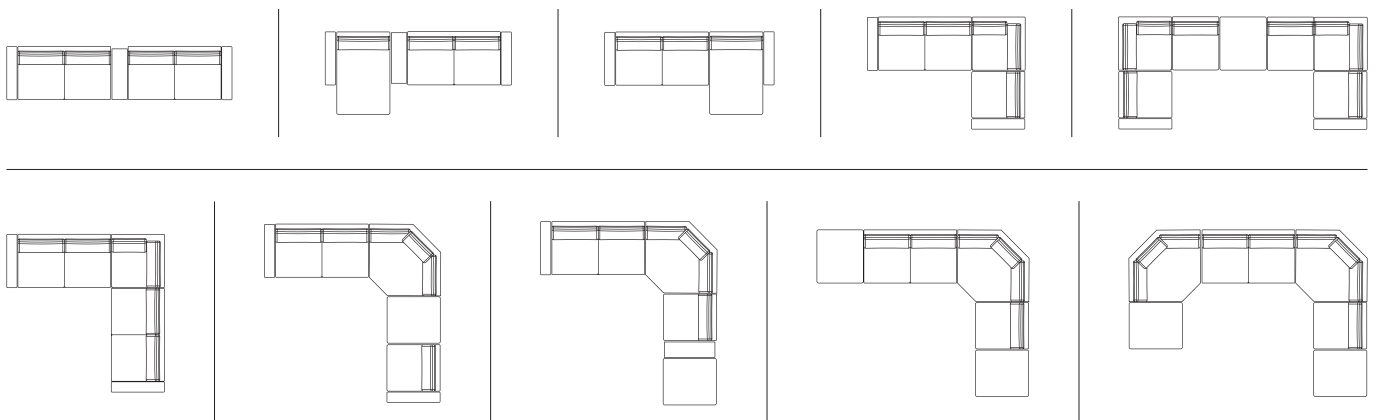

Yardage based on plain fabrics¹

AH COMFORT SYSTEM²

Plush
COMFORT

Balanced
COMFORT

Support
COMFORT

Build your own! | ¡Constrúyalo usted mismo!

Here you can find a suggested layout, but feel free to create a new one yourself.
Aquí encontrará combinaciones sugeridas, sin embargo le invitamos a que cree una nueva usted mismo.

¹For COL and patterned fabrics, please contact your sales representative.
²The AH Comfort System offers three seating options: Plush (CP), Balanced (CB), and Support (CS), from soft comfort to firmer support. Each one is designed to match different seating preferences. Available in all wood finishes (A, E, J, K, L, N, P, Q, R, S, T, Y, Z, F21). Piping can be customized using leather or fabric. For detailed dimensions, please refer to the cad block.