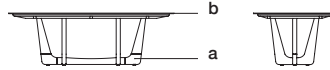

**AMAZONIKA DINING TABLE 501
(DEKTON TOP)**

Mesa de comedor Amazonika 501
(top dektion)

AZ04501

w 118" d 51^{1/4"} h 30"
300 cm 130 cm 76 cm

a.wood finish b.stone top

**AMAZONIKA DINING TABLE 511
(DEKTON TOP)**

Mesa de comedor Amazonika 511
(top dektion)

AZ04511

w 94^{1/2"} d 47^{1/4"} h 30"
240 cm 120 cm 76 cm

a.wood finish b.stone top

Dekton Top / Top Dekton

o

Available in all outdoor wood finishes (D, J, L, U, Y, Z). Finishes available exclusively for the Amazonika Collection. Not available for indoor products. Includes a custom-fitted protective cover.