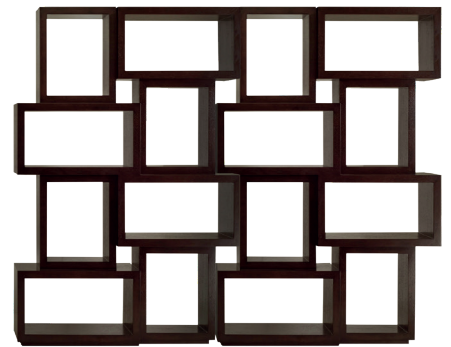

CAFE BOOKCASE 400
Librero Café 400

CF33400

w 57" d 13^{3/4"} H 82^{3/4"}
145 cm 35 cm 210 cm

a: wood finish

This piece can be assembled horizontally or vertically.
Available in all wood finishes (A, E, J, K, L, N, P, Q, R, S, T, Y, Z, F21).