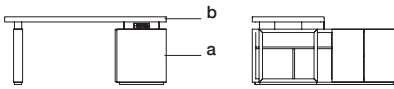

CHOCOLATE DESK 200

Escritorio chocolate 200

CH36200*

w 70^{3/4"} d 63" H 29^{1/2"}
180 cm 160 cm 75 cm

a:base finish b:top finish

*Built-in electrical and USB connectivity.
Available in all wood finishes (A, E, J, K, L, N, P, Q, R, S, T, Y, Z, F21).