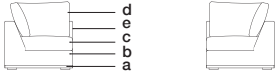

GALAPAGOS CORNER 200
Módulo esquinero Galápagos 200

GS13200

W 41^{1/4"} D 41^{1/4"} H 39^{1/4"} SH 19"
105 cm 105 cm 100 cm 48 cm

SW 25^{1/2"} SD 25^{1/2"}
65 cm 65 cm

a:wood finish b:body fabric c:seat cushion fabric
d:back cushion fabric e:piping fabric

COM REQUIREMENT: 8.25 yd
Body fabric 3.5 yd
Seat cushion fabric 2.0 yd
Back cushion fabric 2.5 yd
Piping fabric 0.25 yd

Yardage based on plain fabrics¹