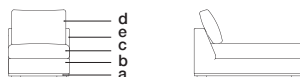

GALAPAGOS ARMLESS CHAISE LOUNGE 110

Chaise Lounge sin brazo
Galápagos 110

GS47110

W 41^{1/4}" D 63" H 39^{1/4}" SH 19"
105 cm 160 cm 100 cm 48 cm

sw 41^{1/4}" sd 47^{1/4}"
105 cm 120 cm

a:wood finish b:body fabric c:seat cushion fabric
d:back cushion fabric e:piping fabric

COM REQUIREMENT: 8.75 yd
Body fabric 3.5 yd
Seat cushion fabric 3.5 yd
Back cushion fabric 1.5 yd
Piping fabric 0.25 yd

Yardage based on plain fabrics¹