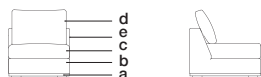

GALAPAGOS ARMLESS 1 SEAT 110

Módulo 1 pt. sin brazo
Galápagos 110

GS14110

W 35^{1/2}" D 41^{1/4}" H 39^{1/4}" SH 19"
90 cm 105 cm 100 cm 48 cm

sw 35^{1/2}" sd 25^{1/2}"
90 cm 65 cm

a:wood finish b:body fabric c:seat cushion fabric
d:back cushion fabric e:piping fabric

COM REQUIREMENT: 6.25 yd
Body fabric 2.5 yd
Seat cushion fabric 2.25 yd
Back cushion fabric 1.25 yd
Piping fabric 0.25 yd

Yardage based on plain fabrics¹