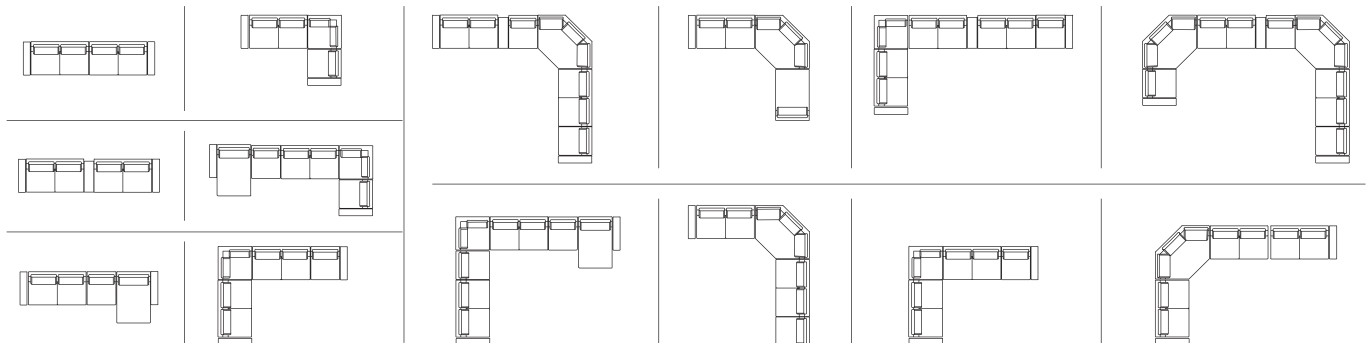

Build your own! | ¡Constrúyalo usted mismo!

Here you can find a suggested layout, but feel free to create a new one yourself.
Aquí encontrará combinaciones sugeridas, sin embargo le invitamos a que cree una nueva usted mismo.