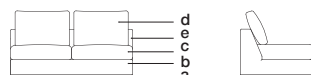

**GALAPAGOS HEXAGONAL
ARMLESS SEAT 100**
Módulo hexagonal sin brazo
Galápagos 100

GS13100

W 94^{1/2}" D 53^{1/4}" H 39^{1/4}" SH 19"
240 cm 135 cm 100 cm 48 cm

SW 76^{3/4}" SD 37^{1/2}"
195 cm 95 cm

a:wood finish b:body fabric c:seat cushion fabric
d:back cushion fabric e:piping fabric

COM REQUIREMENT: 13.75 yd

Body fabric 5.0 yd
Seat cushion fabric 4.5 yd
Back cushion fabric 4.0 yd
Piping fabric 0.25 yd

Yardage based on plain fabrics¹

**GALAPAGOS ARMLESS
2 SEAT 100**
Módulo 2 pts. sin brazo
Galápagos 100

GS14100

W 70^{3/4}" D 41^{1/4}" H 39^{1/4}" SH 19"
180 cm 105 cm 100 cm 48 cm

SW 70^{3/4}" SD 25^{1/2}"
180 cm 65 cm

a:wood finish b:body fabric c:seat cushion fabric
d:back cushion fabric e:piping fabric