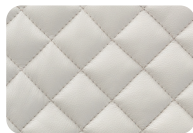

**GEM SIDE CHAIR 141
TEXTURE (SWIVEL¹)**

Silla sin brazo Gem 141 textura
(base giratoria)

GM01141TX

w 20" d 24^{1/2}" H 34^{3/4}" SH 19^{3/4}"
51 cm 62 cm 88 cm 50 cm

sw 20" SD 19^{3/4}"
51 cm 50 cm

Back texture² / Textura respaldo

TX2 Diamond Quilted

TX3 Heritage Quilted

a.wood finish b.leather detail c.seat fabric d.back rest fabric
e.back texture f.piping fabric

COM REQUIREMENT: 3.5 yd

Leather detail 1.0 yd
Seat fabric 0.75 yd
Back rest fabric 0.75 yd
Back texture 0.75 yd
Piping fabric 0.25 yd

Yardage based on plain fabrics²

¹Memory-Return Swivel.

²For COL and patterned fabrics, please contact your sales representative.

³TX2 and TX3. Diamond Quilted and Heritage Quilted are available in all leather options. Not available for COL. Not available for customization in TX1. Available in all wood finishes (A, E, J, K, L, N, P, Q, R, S, T, Y, Z, F21). Piping can be customized using leather or fabric.