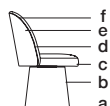

**GEM SIDE CHAIR 141
TEXTURE (SWIVEL¹)**

Silla sin brazo Gem 141 textura
(base giratoria)

GM01141TX

w 20" d 24^{1/2}" H 34^{3/4}" SH 19^{3/4}"
51 cm 62 cm 88 cm 50 cm

sw 20" SD 19^{3/4}"
51 cm 50 cm

Back texture² / Textura respaldo

TX2 Diamond Quilted

TX3 Heritage Quilted

a.wood finish b.leather detail c.seat fabric d.back rest fabric
e.back texture f.piping fabric

COM REQUIREMENT: 3.5 yd

Leather detail 1.0 yd
Seat fabric 0.75 yd
Back rest fabric 0.75 yd
Back texture 0.75 yd
Piping fabric 0.25 yd