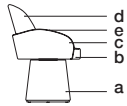

a.wood finish b.seat fabric c.external second skin texture
d.back and back rest fabric e.piping fabric

COM REQUIREMENT: 3.5 yd

Seat fabric 0.75 yd
External second skin texture 1.0 yd
Back and back rest fabric 1.5 yd
Piping fabric 0.25 yd

Yardage based on plain fabrics²