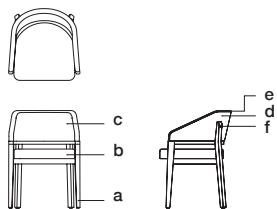

GEM ARM CHAIR 200

Silla con brazo Gem 200

GM02200

w 24" d 25^{1/2}" H 32^{1/4}" SH 19^{3/4}"
 61 cm 65 cm 82 cm 50 cm

sw 20" SD 19^{3/4}" AH 25^{1/4}"
 51 cm 50 cm 64 cm

a.wood finish b.seat fabric c.back rest fabric
 d.back fabric e.piping fabric f.metallic button

COM REQUIREMENT: 3.0 yd
 Seat fabric. 0.75 yd
 Back rest fabric. 1.0 yd
 Back fabric. 1.0 yd
 Piping fabric. 0.25 yd

Yardage based on plain fabrics¹

Metallic button / Botón metálico

Gold (B3) Chrome (B4) Charcoal (B6)