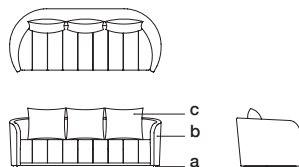

**GEM SOFA 100**

Sofá Gem 100

**GM12100**

W 94<sup>1/2"</sup> D 39<sup>1/4"</sup> <sup>1</sup>H 37<sup>1/2"</sup> SH 17<sup>3/4"</sup>  
 240 cm 100 cm 95 cm 45 cm

SW 78" SD 27<sup>1/2"</sup> AH 30"  
 198 cm 70 cm 76 cm

a.wood finish b.body fabric c.back cushion fabric

**COM REQUIREMENT:** 13.0 yd

Body fabric 10.0 yd

Back cushion fabric 3.0 yd

Yardage based on plain fabrics<sup>2</sup>**GEM SOFA 120**

Sofá Gem 120

**GM12120**

W 118" D 39<sup>1/4"</sup> <sup>1</sup>H 37<sup>1/2"</sup> SH 17<sup>3/4"</sup>  
 300 cm 100 cm 95 cm 45 cm

SW 104" SD 27<sup>1/2"</sup> AH 30"  
 264 cm 70 cm 76 cm

a.wood finish b.body fabric c.back cushion fabric