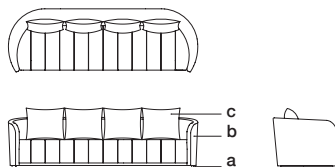

**GEM SOFA 100**

Sofá Gem 100

**GM12100**

W 94<sup>1/2"</sup> D 39<sup>1/4"</sup> <sup>1</sup>H 37<sup>1/2"</sup> SH 17<sup>3/4"</sup>  
 240 cm 100 cm 95 cm 45 cm

SW 78" SD 27<sup>1/2"</sup> AH 30"  
 198 cm 70 cm 76 cm

a.wood finish b.body fabric c.back cushion fabric

**COM REQUIREMENT:** 13.0 yd

Body fabric 10.0 yd

Back cushion fabric 3.0 yd

Yardage based on plain fabrics<sup>2</sup>**GEM SOFA 120**

Sofá Gem 120

**GM12120**

W 118" D 39<sup>1/4"</sup> <sup>1</sup>H 37<sup>1/2"</sup> SH 17<sup>3/4"</sup>  
 300 cm 100 cm 95 cm 45 cm

SW 104" SD 27<sup>1/2"</sup> AH 30"  
 264 cm 70 cm 76 cm

a.wood finish b.body fabric c.back cushion fabric