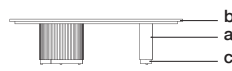

GEM COCKTAIL TABLE 200
Mesa central Gem 200

GM19200

w 63" d 31 1/2" H 19"
160 cm 80 cm 48 cm

a.base finish b.top finish c.wood detail

GEM COCKTAIL TABLE 210
Mesa central Gem 210

GM19210

w 63" d 31 1/2" H 16 1/2"
160 cm 80 cm 42 cm

a.base finish b.top finish c.wood detail

Tables sold separately.
Available in all wood finishes (A, E, J, K, L, N, P, Q, R, S, T, Y, Z, F21).