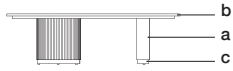

GEM COCKTAIL TABLE 200
Mesa central Gem 200

GM19200

w 63" d 31 1/2" H 19"
160 cm 80 cm 48 cm

a.base finish b.top finish c.wood detail

GEM COCKTAIL TABLE 210
Mesa central Gem 210

GM19210

w 63" d 31 1/2" H 16 1/2"
160 cm 80 cm 42 cm

a.base finish b.top finish c.wood detail

Tables sold separately.
Available in all wood finishes (A, E, J, K, L, N, P, Q, R, S, T, Y, Z, F21).