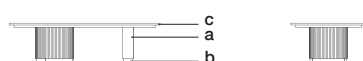

**GEM COCKTAIL TABLE 201
(STONE TOP)**

Mesa central Gem 201 (top piedra)

GM19201

w 63" d 31^{1/2}" H 19"
160 cm 80 cm 48 cm

a.wood finish b. wood detail c.stone top

**GEM COCKTAIL TABLE 211
(STONE TOP)**

Mesa central Gem 211 (top piedra)

GM19211

w 63" d 31^{1/2}" H 16^{1/2}"
160 cm 80 cm 42 cm

a.wood finish b. wood detail c.stone top

Stone top / Top piedra

Marble/
Mármol

L

Granite/
Granito

V