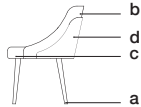

# GALAPAGOS SIDE CHAIR 110 TEXTURE

Silla sin brazo Galápagos 110  
textura

GS01110TX

W 22<sup>3/4"</sup> D 26<sup>1/2"</sup> H 34<sup>1/4"</sup> SH 19<sup>3/4"</sup>  
58 cm 67 cm 87 cm 50 cm

SW 19<sup>3/4"</sup> SD 20"  
50 cm 51 cm

Second skin texture<sup>2</sup> / Textura casco

TX2 Diamond Quilted

TX3 Heritage Quilted

a.wood finish b.backrest and back fabric c.seat fabric  
d.external second skin fabric

COM REQUIREMENT: 3.0 yd

Seat fabric 0.75 yd  
Back and back rest fabric 1.25 yd  
Second skin texture 1.0 yd