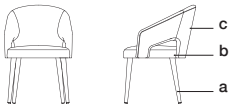

a.wood finish b.body fabric c.back texture

COM REQUIREMENT: 2.75 yd
Body fabric 1.5 yd
Back texture 1.25 yd

Yardage based on plain fabrics¹