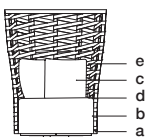

GALAPAGOS ICONIC CHAIR 900 (SWIVEL)

Poltrona icónica Galápagos 900
(giratoria)

Rope / Reata

Almond

Beige

GS10900

w 43^{1/4"} d 31"
110 cm 79 cm

H 55^{1/2"}SH 17^{3/4"}

141 cm

45 cm

sw 32^{3/4"} sd 22"
83 cm 56 cm

a.wood finish b.seat fabric c.back pillow fabric
d.piping fabric e.rope

COM REQUIREMENT: 4.0 yd
Seat fabric 2.5 yd
Back pillow fabric 1.0 yd
Piping fabric 0.5 yd