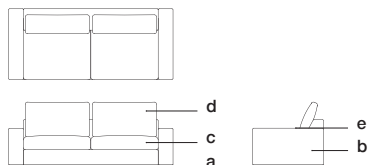

GALAPAGOS SOFA 400

Sofá Galápagos 400

GS12400

W 96" D 41^{1/4}" H 39^{1/4}" SH 19^{3/4}"
244 cm 105 cm 100 cm 50 cm

SW 78^{3/4}" SD 25^{1/2}" AH 23^{1/2}"
200 cm 65 cm 60 cm

a.wood finish b.body fabric c.seat cushion fabric
d.back cushion fabric e.piping fabric

COM REQUIREMENT: 13.25 yd

Body fabric 4.5 yd
Seat cushion fabric 5.0 yd
Back cushion fabric 3.0 yd
Piping fabric 0.75 yd

Yardage based on plain fabrics¹

GALAPAGOS SOFA 410

Sofá Galápagos 410

GS12410

W 118" D 41^{1/4}" H 39^{1/4}" SH 19^{3/4}"
300 cm 105 cm 100 cm 50 cm