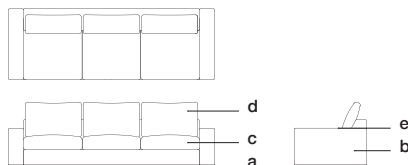

GALAPAGOS SOFA 400

Sofá Galápagos 400

GS12400

W 96" D 41^{1/4}" H 39^{1/4}" SH 19^{3/4}"
244 cm 105 cm 100 cm 50 cm

SW 78^{3/4}" SD 25^{1/2}" AH 23^{1/2}"
200 cm 65 cm 60 cm

a.wood finish b.body fabric c.seat cushion fabric
d.back cushion fabric e.piping fabric

COM REQUIREMENT: 13.25 yd

Body fabric 4.5 yd
Seat cushion fabric 5.0 yd
Back cushion fabric 3.0 yd
Piping fabric 0.75 yd

Yardage based on plain fabrics¹

GALAPAGOS SOFA 410

Sofá Galápagos 410

GS12410

W 118" D 41^{1/4}" H 39^{1/4}" SH 19^{3/4}"
300 cm 105 cm 100 cm 50 cm

SW 100^{3/4}" SD 25^{1/2}" AH 23^{1/2}"
256 cm 65 cm 60 cm

a.wood finish b.body fabric c.seat cushion fabric
d.back cushion fabric e.piping fabric

COM REQUIREMENT: 17.75 yd

Body fabric 7.0 yd
Seat cushion fabric 6.0 yd
Back cushion fabric 4.0 yd
Piping fabric 0.75 yd