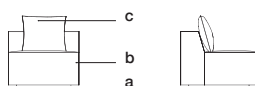

H CORNER 510
Módulo esquinero H 510

HS13510

W 37^{1/2"} D 37^{1/2"} *H 35^{1/2"} SH 17^{3/4"}
95 cm 95 cm 90 cm 45 cm

SW 25^{1/2"} SD 19^{3/4"} AH 28"
65 cm 50 cm 71 cm

a:wood finish b:body fabric c:back cushion fabric

COM REQUIREMENT: 5.25 yd
Body fabric 4.5 yd
Back cushion fabric 0.75 yd

Yardage based on plain fabrics¹

H ARMLESS 1 SEAT 510
Módulo 1 pt. sin brazo H 510

HS14510

W 34^{3/4"} D 37^{1/2"} *H 35^{1/2"} SH 17^{3/4"}
88 cm 95 cm 90 cm 45 cm

SW 34^{3/4"} SD 19^{3/4"}
88 cm 50 cm

a:wood finish b:body fabric c:back cushion fabric

COM REQUIREMENT: 5.25 yd
Body fabric 4.5 yd
Back cushion fabric 0.75 yd

Yardage based on plain fabrics¹

Product details / Detalles de producto

Inverted Seam / Costura Invertida

BACK PILLOW (X1) / COJÍN DE ESPALDAR (X1)

W 19^{3/4"} D 19^{3/4"}
50 cm 50 cm

¹For COL and patterned fabrics, please contact your sales representative.

²(H) Height may vary according to the inclination of the back pillows. Back Cushions included.