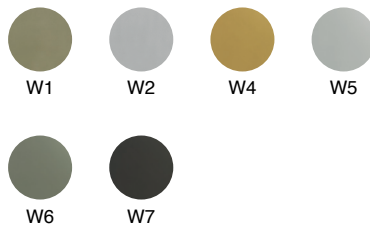

**LUA CHAIR 411(LEATHER)
(SWIVEL)**
Poltrona Lua 411(cuero) (giratoria)

LU10411

w 33" d 34^{3/4"} H 29^{1/2"} SH 17^{3/4"}
84 cm 88 cm 75 cm 45 cm

sw 33" SD 22^{3/4"}
84 cm 58 cm

Metal finish / Acabado metal

¹For COL and patterned fabrics, please contact your sales representative.
Available in all wood finishes (A, E, J, K, L, N, P, Q, R, S, T, Y, Z, F21).