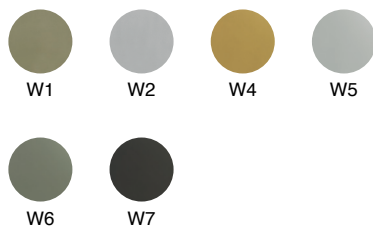

LUA CHAISE LOUNGE 900

Chaise lounge Lua 900

LU47900

W 23^{1/2"} D 67" H 35^{1/2"} SH 17^{3/4"}
60 cm 170 cm 90 cm 45 cm

a:wood finish b:body fabric c:decorative pillow fabric
d:leather detail e:metal detail

COM REQUIREMENT: 5.0 yd
Body fabric 3.0 yd
Decorative pillow fabric 1.0 yd
Leather detail 1.0 yd

Yardage based on plain fabrics¹

Metal finish / Acabado metal

Product details / Detalles de producto

Metal Detail / Detalle metal