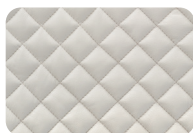

**ORIGEN ARM CHAIR 100
TEXTURE**
Silla con brazo Origen 100 textura

OR02100TX

w 24" d 27^{1/2}" H 38^{1/2}" SH 19^{3/4}"
61 cm 70 cm 98 cm 50 cm

sw 19" SD 19^{3/4}" AH 25^{1/4}"
48 cm 50 cm 64 cm

Back texture² / Textura respaldo

TX2 Diamond Quilted

TX3 Heritage Quilted

a.wood finish b.body fabric c.back texture d.piping fabric

COM REQUIREMENT: 3.0 yd
Body fabric. 1.75 yd
Back texture. 1.0 yd
Piping fabric. 0.25 yd

Yardage based on plain fabrics¹