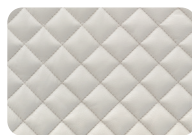

a.wood finish b.body fabric c.back texture d.back cushion fabric

COM REQUIREMENT: 5.25 yd

Body fabric 2.75 yd

Back texture 2.0 yd

Back cushion fabric 0.5 yd

Yardage based on plain fabrics¹

Back texture² / Textura respaldo

TX1 Raffia

TX2 Diamond Quilted

TX3 Heritage Quilted

BACK CUSHION / COJIN DE ESPALDAR

W 19^{3/4"} D 1^{1/2"} H 17^{3/4"}
50 cm 4 cm 45 cm

¹For COL and patterned fabrics, please contact your sales representative.