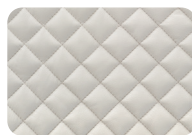

ORIGEN CHAIR 311 TEXTURE (SWIVEL)

Poltrona Origen 311 textura (giratoria)

OR10311TX

W 37 ^{1/2"}	D 36 ^{1/2"}	H 37 ^{1/2"}	SH 19 ^{3/4"}
95 cm	93 cm	95 cm	50 cm

SW 27 ^{1/4"}	SD 21 ^{3/4"}	AH 24 ^{3/4"}
69 cm	55 cm	63 cm

a.wood finish b.body fabric c.back texture d.back cushion fabric

COM REQUIREMENT: 7.5 yd

Body fabric 4.75 yd

Back texture 2.0 yd

Back cushion fabric 0.75 yd

Yardage based on plain fabrics¹Back texture² / Textura respaldo

TX1 Raffia

TX2 Diamond Quilted

TX3 Heritage Quilted

BACK PILLOW / COJIN DE ESPALDAR

W 23 ^{1/2"}	D 1 ^{1/2"}	H 17 ^{3/4"}
60 cm	4 cm	45 cm

¹For COL and patterned fabrics, please contact your sales representative.²The back texture is available in all textures (TX1, TX2, TX3). All quilted leather textures (TX2, TX3) are available in all in-stock leather options. Not available for COL. Available in all wood finishes (A, E, J, K, L, N, P, Q, R, S, T, Y, Z, F21).