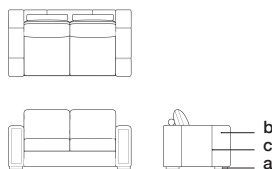

**ORIGEN LOVESEAT 100  
(LEATHER FRONT)**  
Loveseat Origen 100  
(frente cuero)

OR11100<sup>1</sup>

W 74<sup>3/4"</sup> D 40<sup>1/2"</sup> H 35<sup>3/4"</sup> SH 19"  
190 cm 103 cm 91 cm 48 cm

SW 56" SD 23<sup>1/2"</sup> AH 27<sup>1/4"</sup>  
142 cm 60 cm 69 cm

a.wood finish b.body fabric c.leather detail

COM REQUIREMENT: 12.75 yd  
Body fabric 12.0 yd  
Leather detail 0.75 yd

Yardage based on plain fabrics<sup>3</sup>

**ORIGEN LOVESEAT 200  
(FABRIC FRONT)**  
Loveseat Origen 200  
(frente tela)

OR11200<sup>2</sup>

W 74<sup>3/4"</sup> D 40<sup>1/2"</sup> H 35<sup>3/4"</sup> SH 19"  
190 cm 103 cm 91 cm 48 cm

SW 56" SD 23<sup>1/2"</sup> AH 27<sup>1/4"</sup>  
142 cm 60 cm 69 cm

a.wood finish b.body fabric c.leather detail

BCH55. 55cm / 21<sup>3/4"</sup>

<sup>1</sup>OR11100: The front panel is available in all leathers. All leather details will use the same selected leather.  
<sup>2</sup>OR11200: The front panel is upholstered in the same fabric selected for the body and cannot be customized.  
<sup>3</sup>For COL and patterned fabrics, please contact your sales representative.  
<sup>4</sup>The AH Comfort System offers three seating options: Plush (CP), Balanced (CB), and Support (CS), from soft comfort to firmer support. Each one is designed to match different seating preferences.  
<sup>5</sup>Cushion height can be selected: BCH50 (19 3/4") or BCH55 (21 3/4"). Sofa height may vary depending on the chosen cushion.  
Available in all wood finishes (A, E, J, K, L, N, P, Q, R, S, T, Y, Z, F21). The bolster pillow includes a zipper.